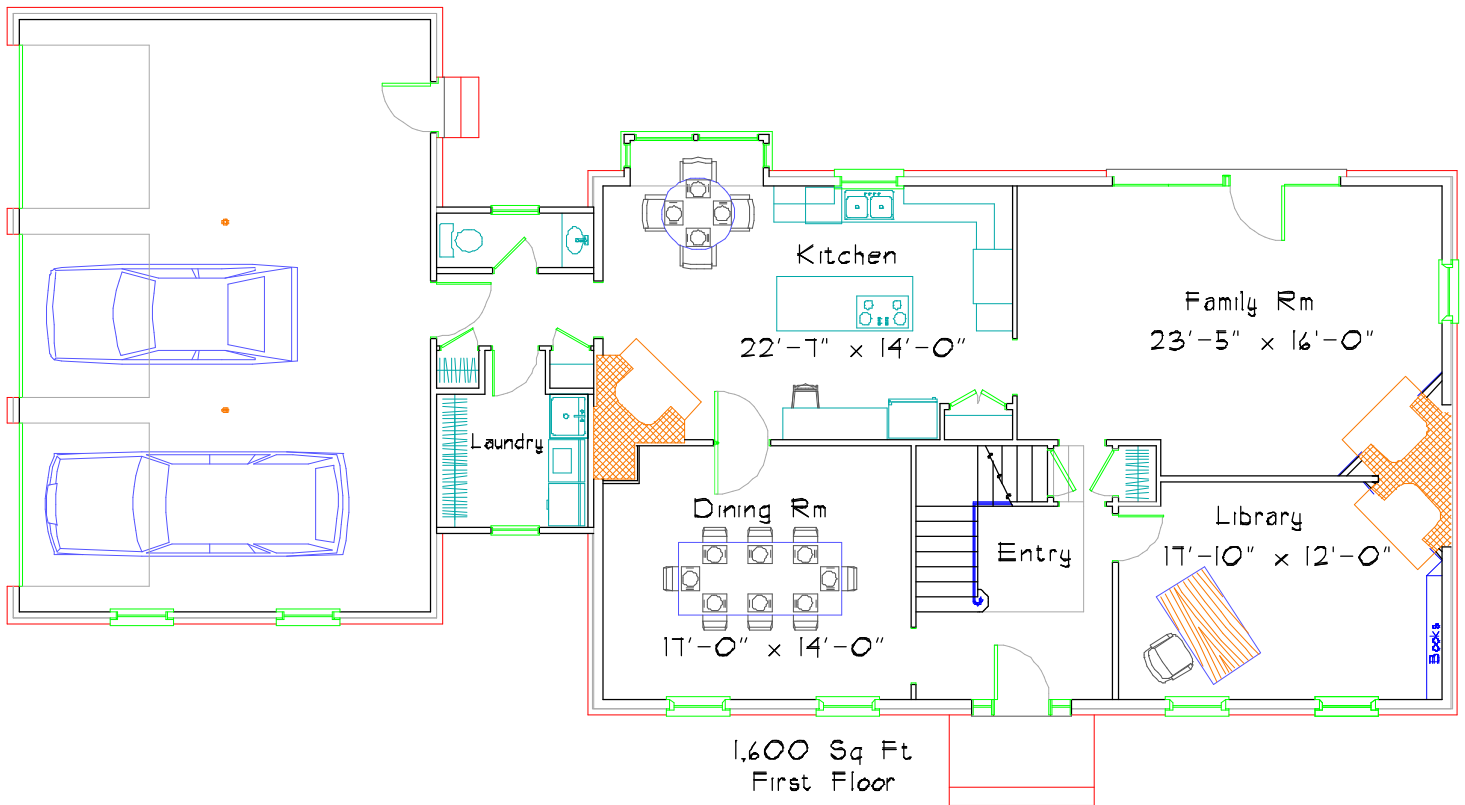

# Colonial Virginia

- Four bedrooms, expandable to six.
- 2 and a half bathrooms.
- Large basement area.
- Three car attached garage.
- First floor laundry room
- Formal entry hall.
- Four masonry fireplaces.
- Flemish bond brickwork with white mortar.
- Authentic Williamsburg details and color scheme.
- Brick walk and step.

## Colonial Virginia

This plan has 3,040 square feet of finished living space and was designed by Don Horn as a custom home. Finishing the basement would add as much as 1,200 square feet. This plan can be modified to suit your needs.