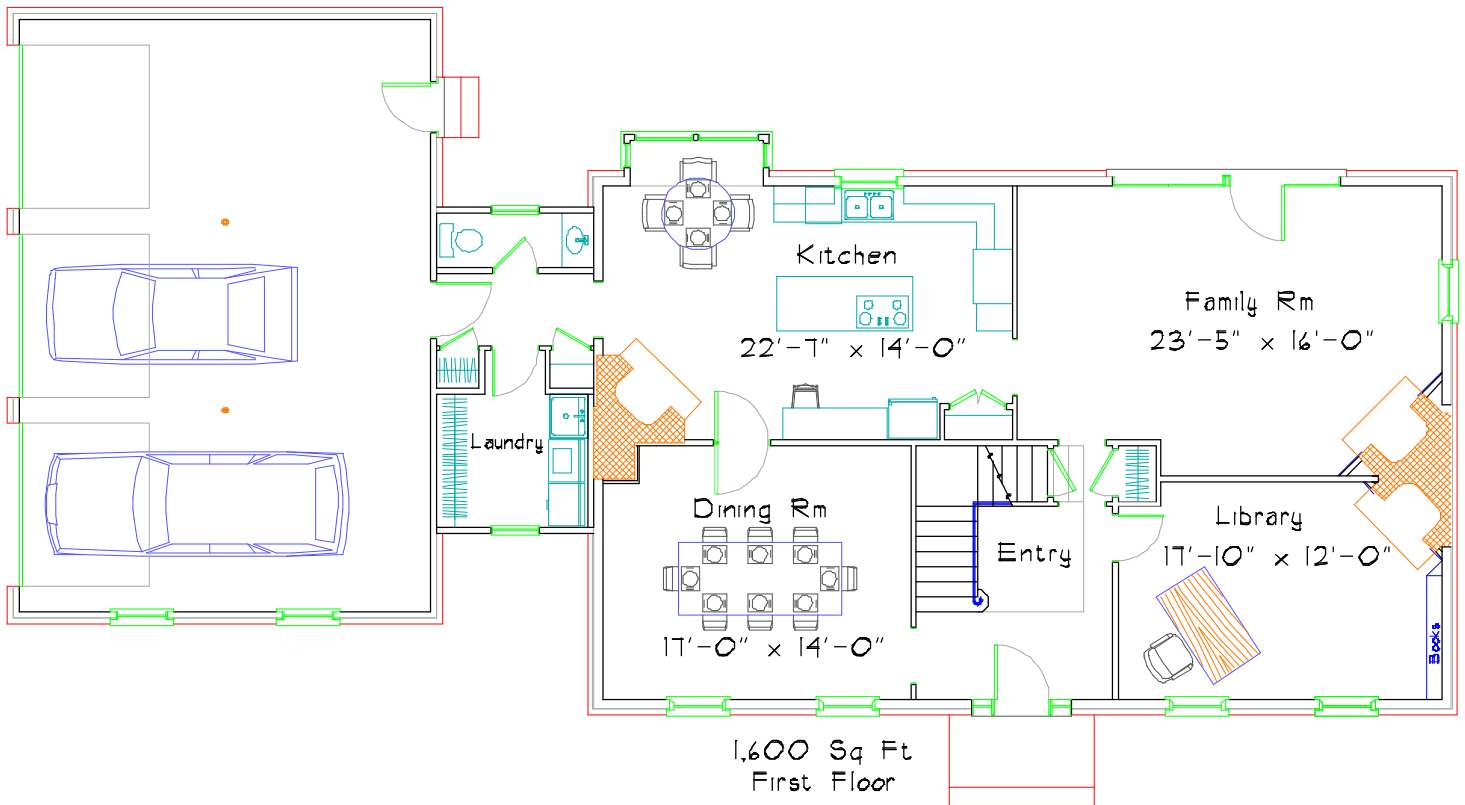

Colonial Virginia

- Four bedrooms, expandable to six.
- 2 and a half bathrooms.
- Large basement area.
- Three car attached garage.
- First floor laundry room
- Formal entry hall.
- Four masonry fireplaces.
- Flemish bond brickwork with white mortar.
- Authentic Williamsburg details and color scheme.
- Brick walk and step.

JERRY HORN CONSTRUCTION

COMMERCIAL • INDUSTRIAL • RESIDENTIAL

Call Don Horn at (724) 443-2090 or donhorn@consolidated.net

DON HORN
Housewright

Colonial Virginia

This plan has 3,040 square feet of finished living space and was designed by Don Horn as a custom home. Finishing the basement would add as much as 1,200 square feet. This plan can be modified to suit your needs.