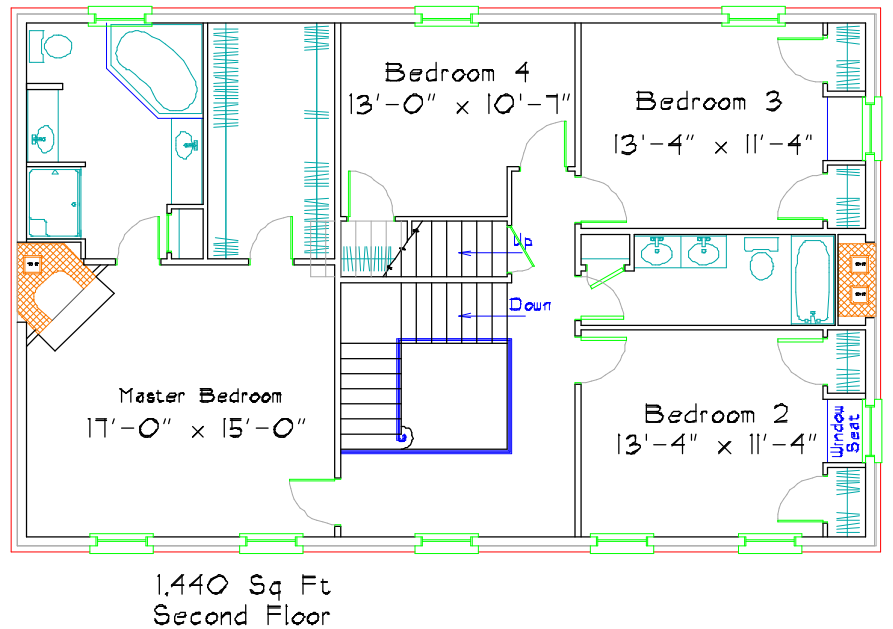

Colonial Virginia

- Four bedrooms, expandable to six.
- 2 and a half bathrooms.
- Large basement area.
- Three car attached garage.
- First floor laundry room
- Formal entry hall.
- Four masonry fireplaces.
- Flemish bond brickwork with white mortar.
- Authentic Williamsburg details and color scheme.
- Brick walk and step.

JERRY HORN CONSTRUCTION

COMMERCIAL • INDUSTRIAL • RESIDENTIAL

Call Don Horn at (724) 443-2090 or donhorn@consolidated.net

DON HORN
Housewright

Colonial Virginia

This plan has 3,040 square feet of finished living space and was designed by Don Horn as a custom home. Finishing the basement would add as much as 1,200 square feet. This plan can be modified to suit your needs.