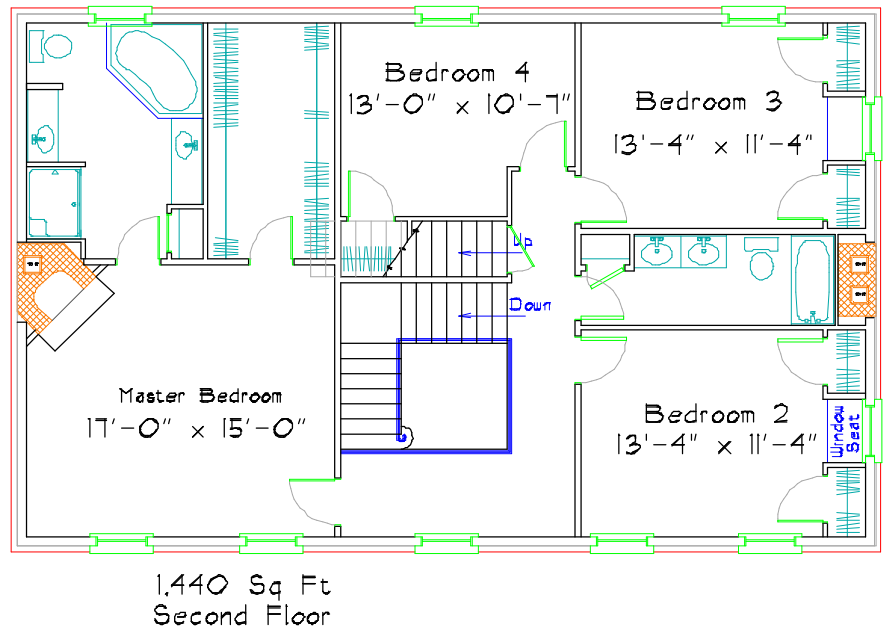

# Colonial Virginia

- Four bedrooms, expandable to six.
- 2 and a half bathrooms.
- Large basement area.
- Three car attached garage.
- First floor laundry room
- Formal entry hall.
- Four masonry fireplaces.
- Flemish bond brickwork with white mortar.
- Authentic Williamsburg details and color scheme.
- Brick walk and step.

## Colonial Virginia

This plan has 3,040 square feet of finished living space and was designed by Don Horn as a custom home. Finishing the basement would add as much as 1,200 square feet. This plan can be modified to suit your needs.